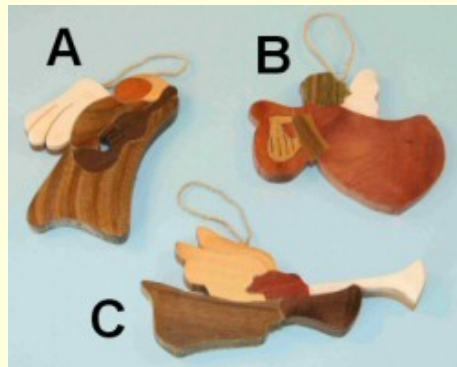

Christmas

SIWOK Crafts | Christmas

Christmas tree decorations, assorted

Ref: cdv

Unusual bell, star, tree and triangular shapes depicting nativity and traditional scenes.

£3.75

Style

Christmas tree decorations, Angels

Ref: cdag

Angels playing lyre, harp and trumpet.

£3.75

Design

Nativity 5cm

Ref: nt05

Small arched scene of the holy family, with donkey and oxen peeping through an open window as a shooting star passes. Consistently a best seller.

£5.75

Nativity arch 12cm

Ref: nta

This unusual design of the Christmas scene resembles a jigsaw puzzle, though with fixed panels.

£10.00

Nativity cactus 12cm

Ref: ntc

Stable scene flanked by two Palo Santo (green) cactus under bone shooting star

illuminating nativity group

£9.75**Nativity flight to Egypt 12cm**

Ref: nteg

Arch in jigsaw design depicting the flight of the holy family with Jesus carried in a bundle made from bone.

£10.00**Keyring with Nativity scene, small**